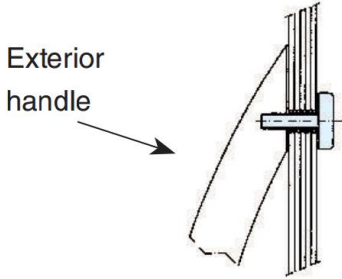

GDSI-4400 Stainless Steel Door Handle

Features

- For use with GDSI mounting kits (sold separately)
- Specific types for interior or exterior installation:
 - Posts for exterior handles are threaded to accept screws
 - Posts for interior handles have set screws for GDSI mounting kits

Mounting Kit for GDSI Series Door Handle

Installation for wood / metal / glass door

Max door thickness:

<i>GDSI-1630-30: 100 mm</i>	<i>GDSI-3310-30: 60 mm</i>
<i>GDSI-2000-20: 80 mm</i>	<i>GDSI-3330-30: 100 mm</i>
<i>GDSI-2000-30: 80 mm</i>	<i>GDSI-4400-15: 60 mm</i>
<i>GDSI-3310-15: 60 mm</i>	<i>GDSI-4400-20: 60 mm</i>
<i>GDSI-3310-20: 60 mm</i>	<i>GDSI-4400-30: 60 mm</i>